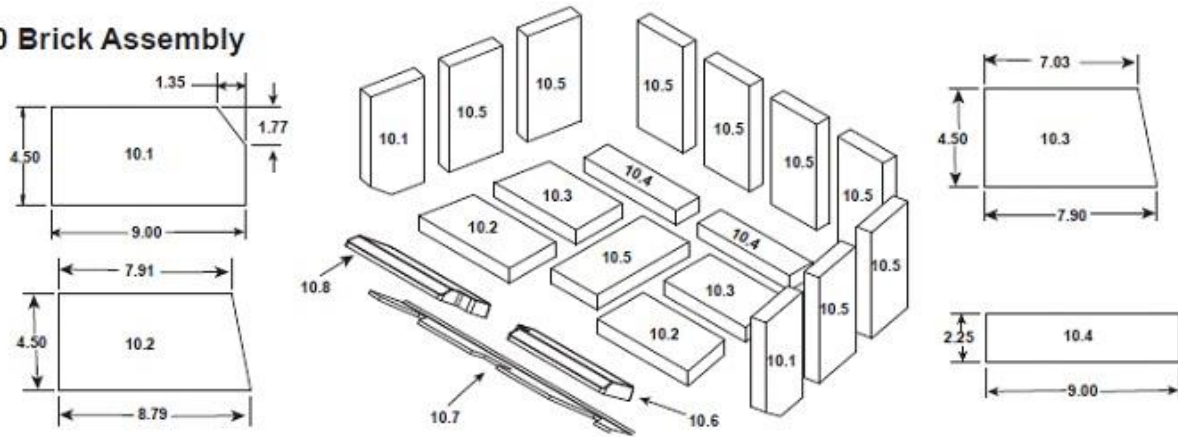

Quadra-Fire Voyager Fireplace Insert

ITEM	DESCRIPTION	COMMENTS	PART NUMBER
1	Convection Back		SRV7063-110
2	Chimney Attach Ring		SRV7044-181
3	Flue Attach Ring		SRV7044-154
4	Gasket, Flue Collar		SRV7044-194
5	Ceramic Fiber Blanket	1/2" Thick	832-3390
6	Baffle Board		SRV7046-119
<p>#7 Baffle Protection Channel</p> <p style="text-align: center;">Side view</p>			
7	Baffle Protection Channel		SRV7046-165
8	Brick Retainer/Tube Support		SRV7046-123
9	Tube Channel Assembly		SRV7046-004

#10 Brick Assembly

10	Brick Assembly		SRV7063-021
10.1	Brick 1 (9 x 4.5 x 1.25 w/Angle)	Qty 2 req	
10.2	Brick 2 (8.79 x 4.5 x 1.25 w/Angle)	Qty 2 req	
10.3	Brick 3 (7.90 x 4.5 x 1.25 w/Angle)	Qty 2 req	
10.4	Brick 4 (9 x 2.25 x 1.25 Split)	Qty 2 req	
10.5	Brick 5 (9 x 4.5 x 1.25 Pumice)	Qty 9 req	
10.6	Brick Cover RH		SRV7063-150
10.7	Liner Bottom		SRV7063-151
10.8	Brick Cover LH		SRV7063-163
	Brick, single uncut		832-0550
11	Andiron		SRV7063-157
12	Hinge, Male		450-2810