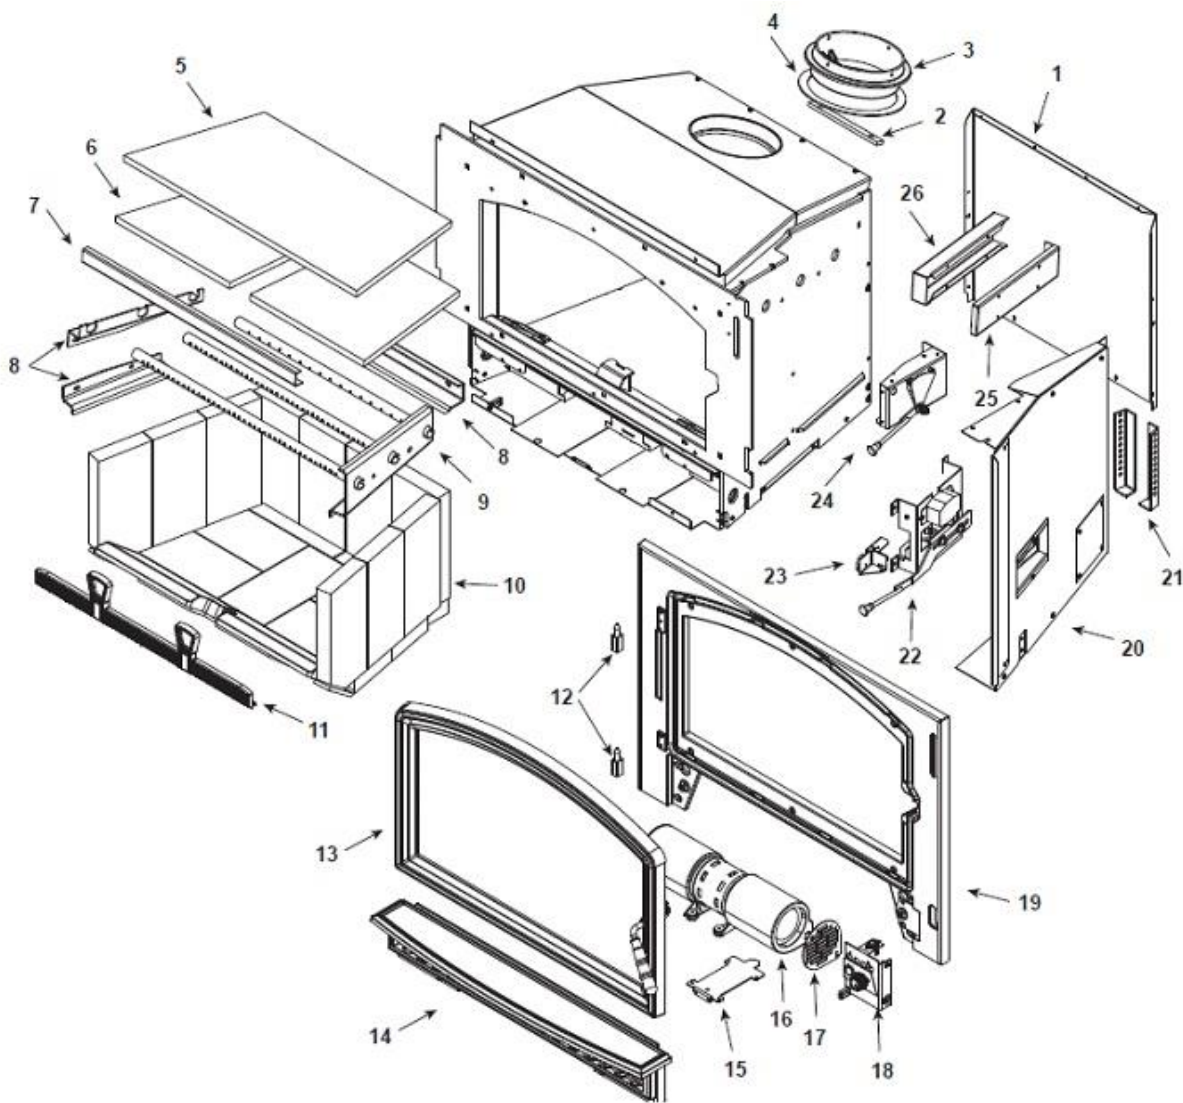

Quadra-Fire Voyager Fireplace Insert

ITEM	DESCRIPTION	COMMENTS	PART NUMBER
1	Convection Back		SRV7063-110
2	Chimney Attach Ring		SRV7044-181
3	Flue Attach Ring		SRV7044-154
4	Gasket, Flue Collar		SRV7044-194
5	Ceramic Fiber Blanket	1/2" Thick	832-3390
6	Baffle Board		SRV7046-119
<p>#7 Baffle Protection Channel</p> <p style="text-align: center;">Side view</p>			
7	Baffle Protection Channel		SRV7046-165
8	Brick Retainer/Tube Support		SRV7046-123
9	Tube Channel Assembly		SRV7046-004

#10 Brick Assembly

10	Brick Assembly		SRV7063-021
10.1	Brick 1 (9 x 4.5 x 1.25 w/Angle)	Qty 2 req	
10.2	Brick 2 (8.79 x 4.5 x 1.25 w/Angle)	Qty 2 req	
10.3	Brick 3 (7.90 x 4.5 x 1.25 w/Angle)	Qty 2 req	
10.4	Brick 4 (9 x 2.25 x 1.25 Split)	Qty 2 req	
10.5	Brick 5 (9 x 4.5 x 1.25 Pumice)	Qty 9 req	
10.6	Brick Cover RH		SRV7063-150
10.7	Liner Bottom		SRV7063-151
10.8	Brick Cover LH		SRV7063-163
	Brick, single uncut		832-0550
11	Andiron		SRV7063-157
12	Hinge, Male		450-2810