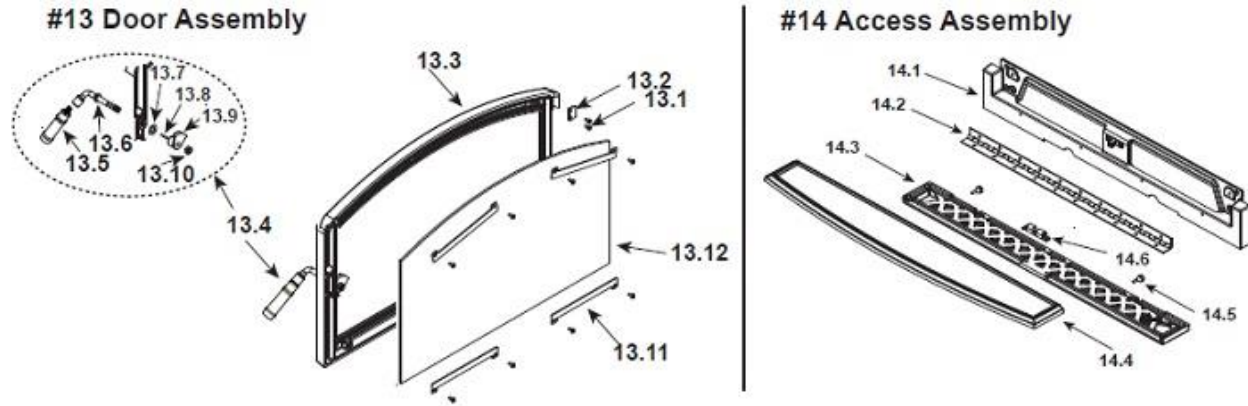

Quadra-Fire Voyager Fireplace Insert

ITEM	DESCRIPTION	COMMENTS	PART NUMBER
1	Convection Back		SRV7063-110
2	Chimney Attach Ring		SRV7044-181
3	Flue Attach Ring		SRV7044-154
4	Gasket, Flue Collar		SRV7044-194
5	Ceramic Fiber Blanket	1/2" Thick	832-3390
6	Baffle Board		SRV7046-119
<p>#7 Baffle Protection Channel</p> <p style="text-align: center;">Side view</p>			
7	Baffle Protection Channel		SRV7046-165
8	Brick Retainer/Tube Support		SRV7046-123
9	Tube Channel Assembly		SRV7046-004

#10 Brick Assembly

10	Brick Assembly		SRV7063-021
10.1	Brick 1 (9 x 4.5 x 1.25 w/Angle)	Qty 2 req	
10.2	Brick 2 (8.79 x 4.5 x 1.25 w/Angle)	Qty 2 req	
10.3	Brick 3 (7.90 x 4.5 x 1.25 w/Angle)	Qty 2 req	
10.4	Brick 4 (9 x 2.25 x 1.25 Split)	Qty 2 req	
10.5	Brick 5 (9 x 4.5 x 1.25 Pumice)	Qty 9 req	
10.6	Brick Cover RH		SRV7063-150
10.7	Liner Bottom		SRV7063-151
10.8	Brick Cover LH		SRV7063-163
	Brick, single uncut		832-0550
11	Andiron		SRV7063-157
12	Hinge, Male		450-2810